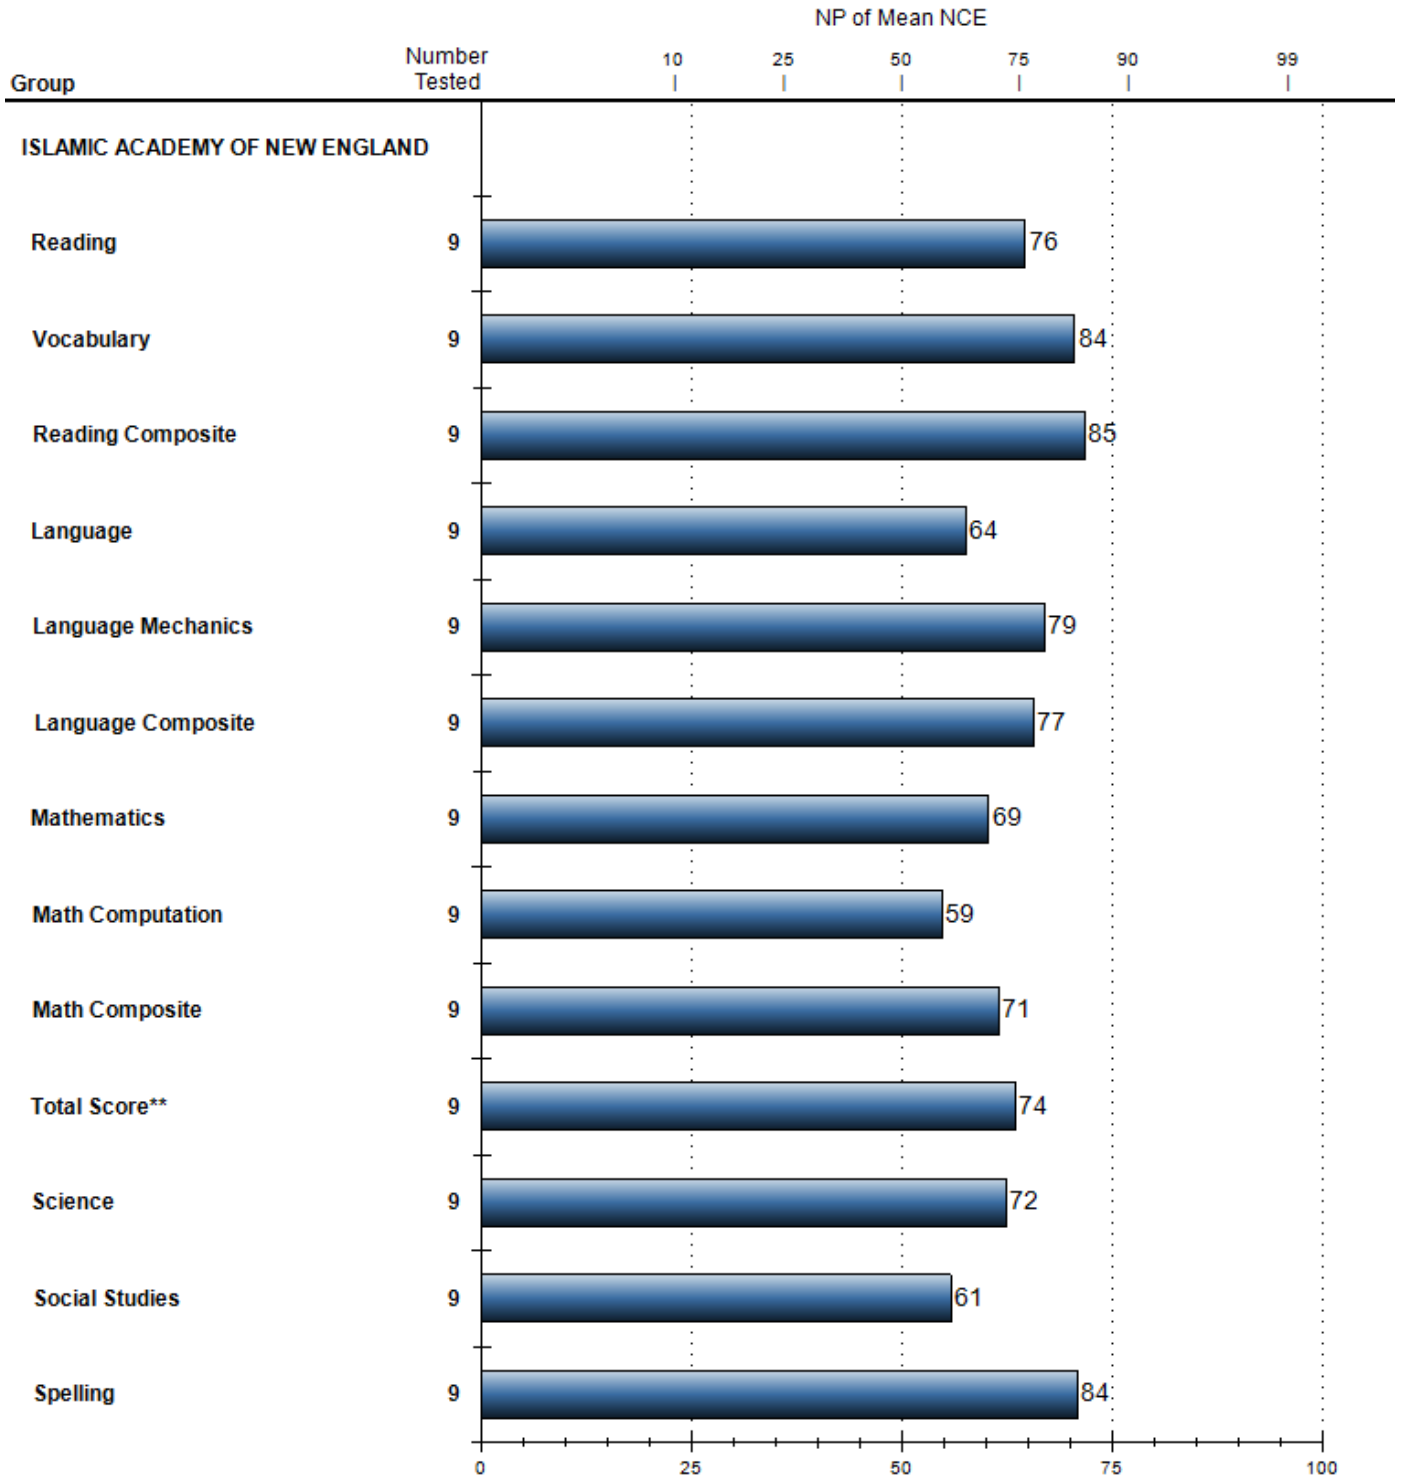

CTB Online Reporting System

Print Date: 7/30/2018

TerraNova 3 - Complete Battery
 Summary Chart: Subtests
 NP of Mean NCE

Grade: 5, Test Date: 05/07/18, QM: 31, Norms Year: 2011, Scoring Type: Pattern (IRT)