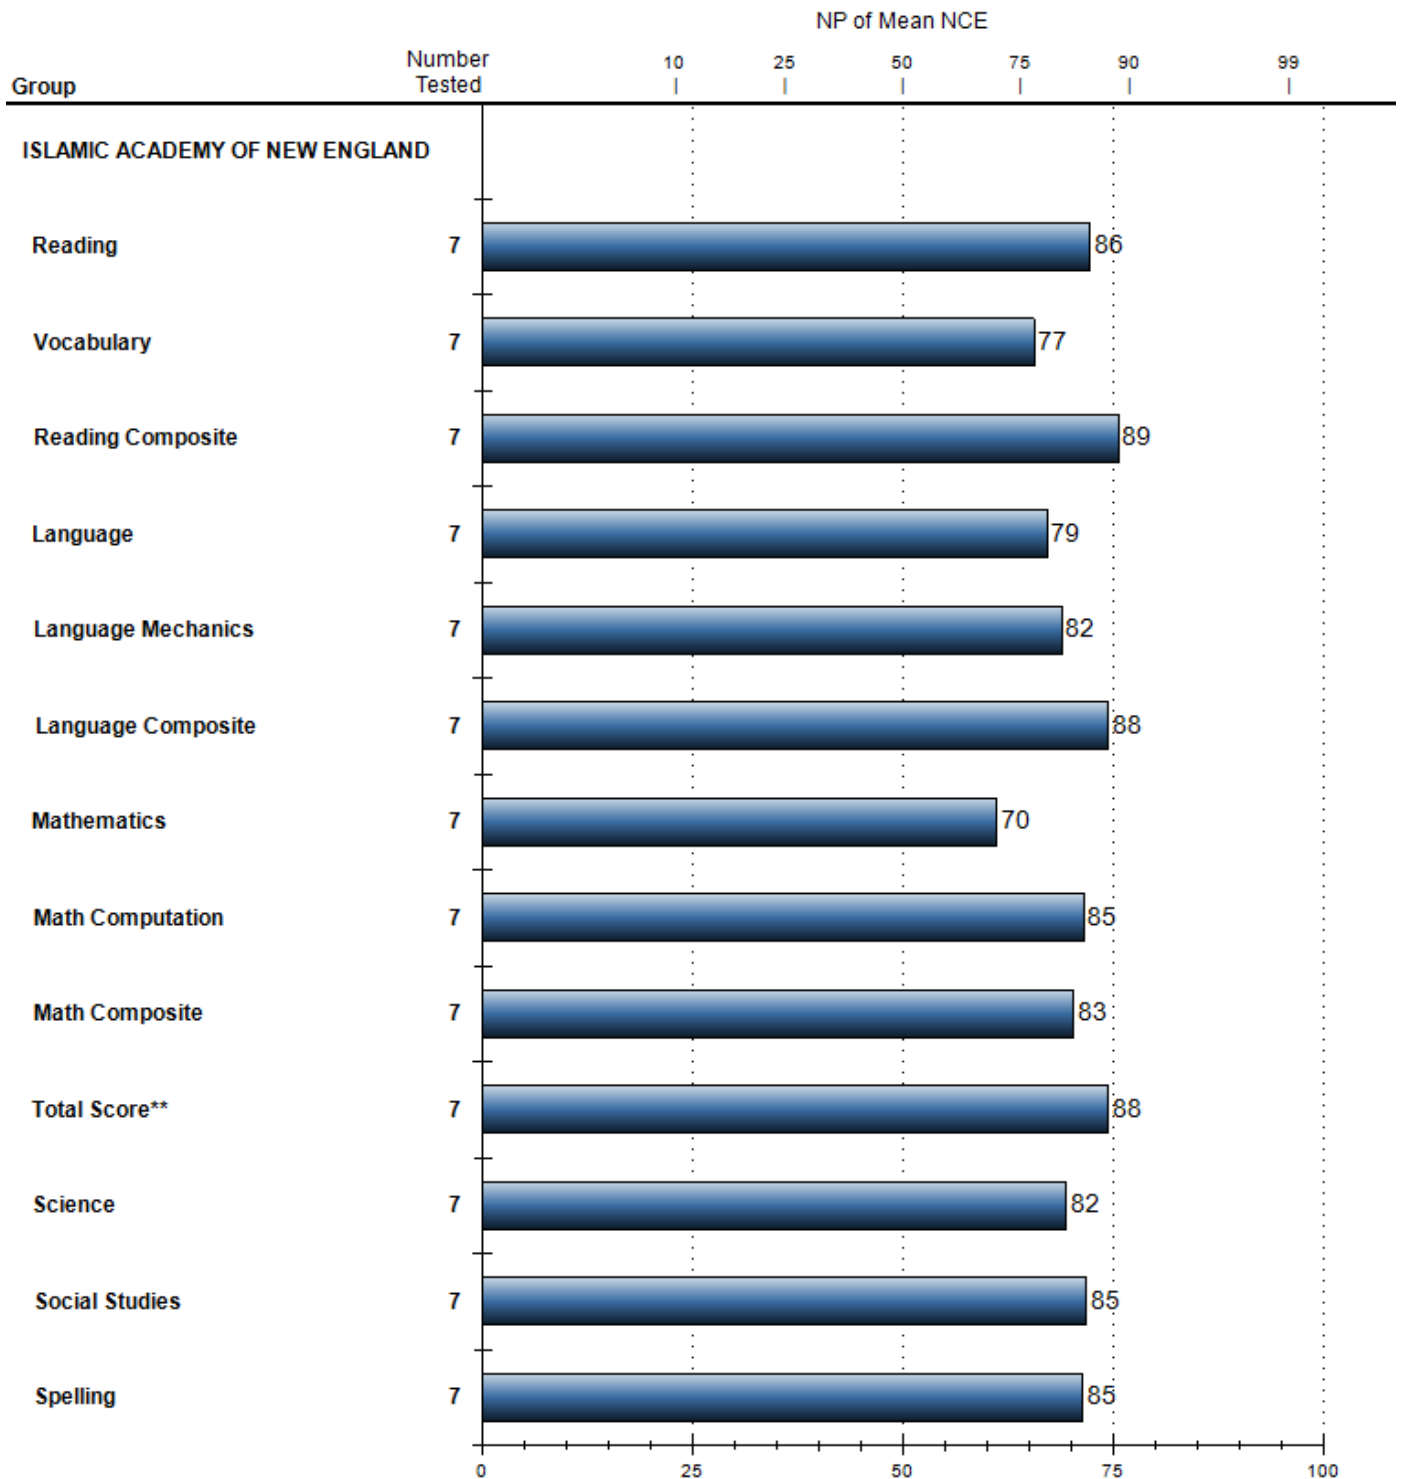

CTB Online Reporting System

Print Date: 7/30/2018

TerraNova 3 - Complete Battery
 Summary Chart: Subtests
 NP of Mean NCE

Grade: 4, Test Date: 05/07/18, QM: 31, Norms Year: 2011, Scoring Type: Pattern (IRT)