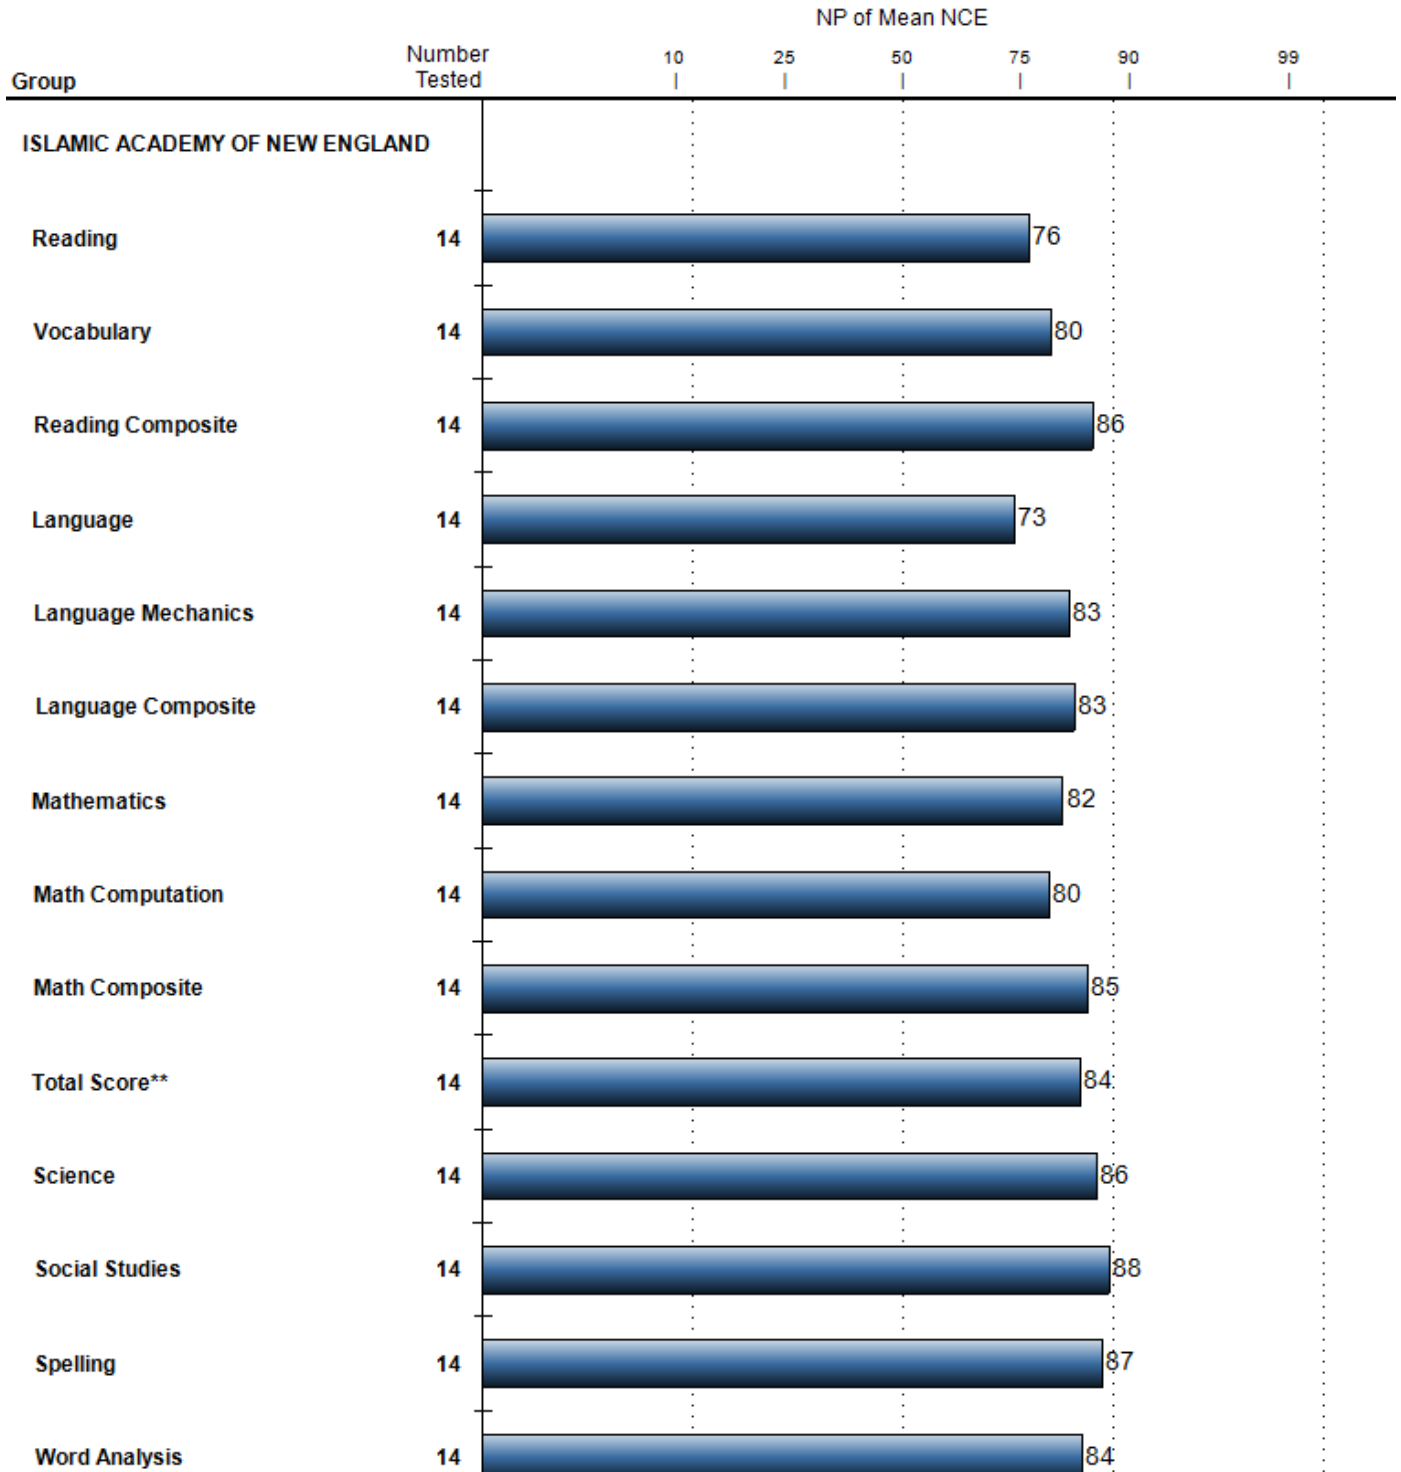

CTB Online Reporting System

Print Date: 7/30/2018

TerraNova 3 - Complete Battery
 Summary Chart: Subtests
 NP of Mean NCE

Grade: 3, Test Date: 05/07/18, QM: 31, Norms Year: 2011, Scoring Type: Pattern (IRT)