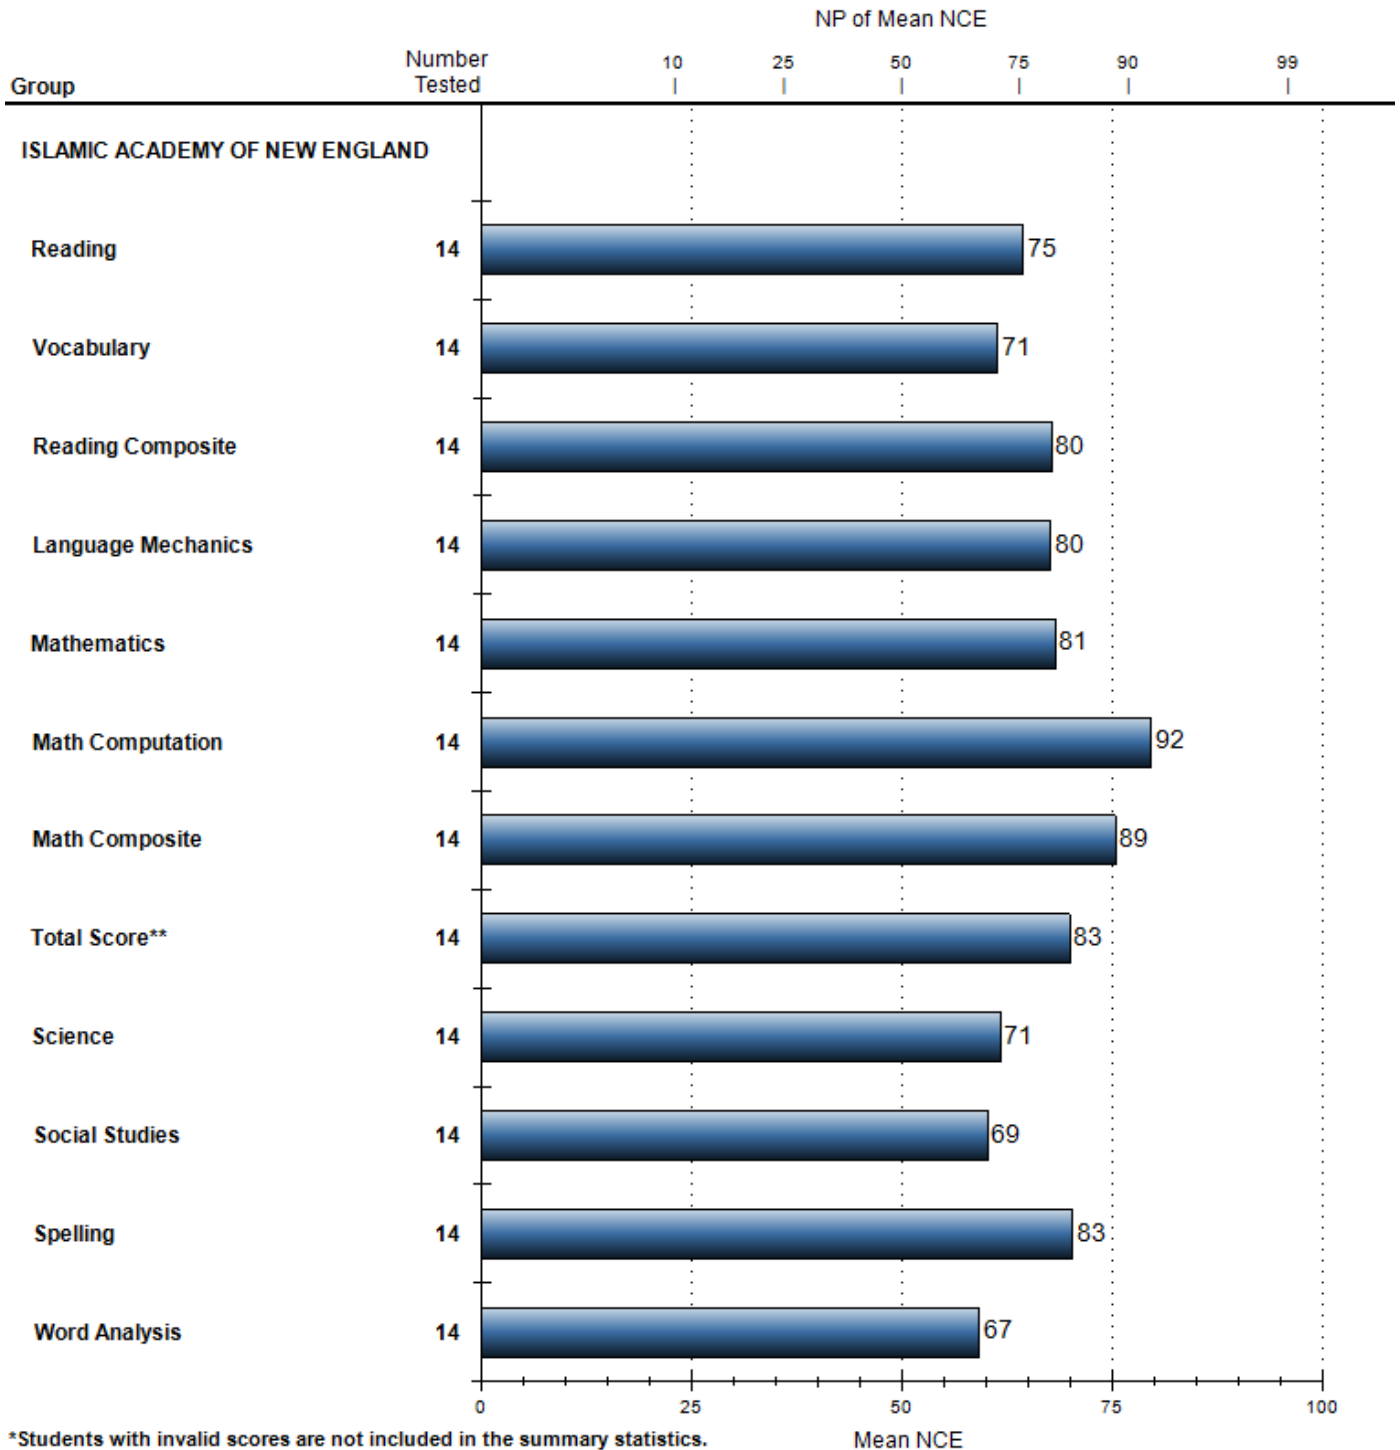

TerraNova 3 - Complete Battery
 Summary Chart: Subtests
 NP of Mean NCE

Grade: 2, Test Date: 05/07/18, QM: 31, Norms Year: 2011, Scoring Type: Pattern (IRT)

*Students with invalid scores are not included in the summary statistics.