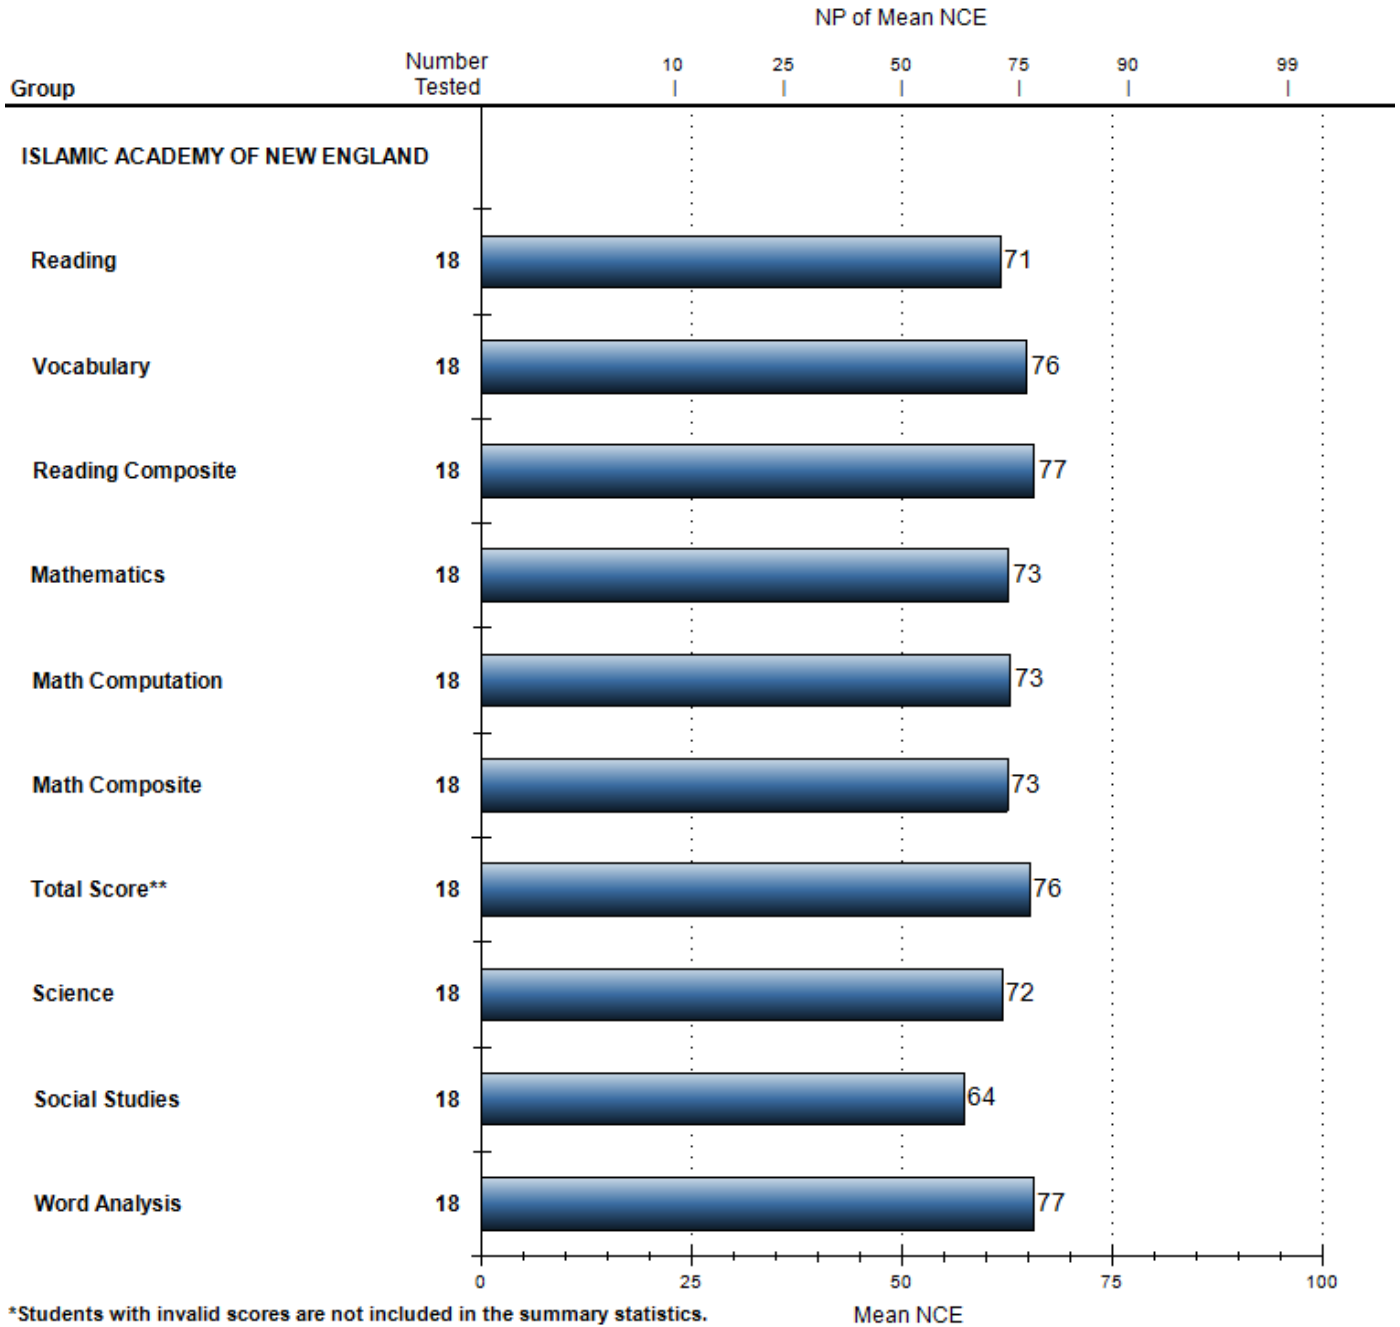

TerraNova 3 - Complete Battery  
 Summary Chart: Subtests  
 NP of Mean NCE

Grade: 1, Test Date: 05/07/18, QM: 31, Norms Year: 2011, Scoring Type: Pattern (IRT)

**HELP THE TEACHER HELP THE CHILD**

Published by CTB/McGraw-Hill LLC, a subsidiary of The McGraw-Hill Companies, Inc., 20 Ryan Ranch Road, Monterey, California 93940-5703.